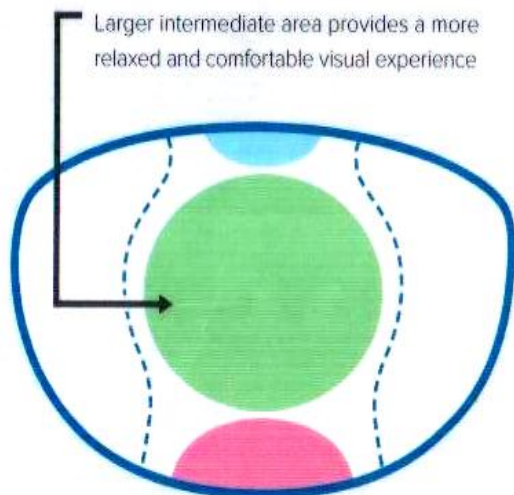

VIEWING AREAS

- Distance
- Intermediate
- Reading

For use primarily on the
computer

HoyaTact

- For using glasses primarily at the computer
- Relieves eyestrain related to CVS (Computer Vision Syndrome).
- Less eye fatigue and strain
- Crisp, comfortable vision all day long.
- Extended focus lens design for near and viewing.
- Extended focus lens design for intermediate viewing.
- Enhanced visual performance.
- Less distortion
- Relaxed focusing with minimal effort for the eye.
- Depth and width vision without extra head movements.
- View objects true to shape.
- Viewing zones optimized for peripheral vision.